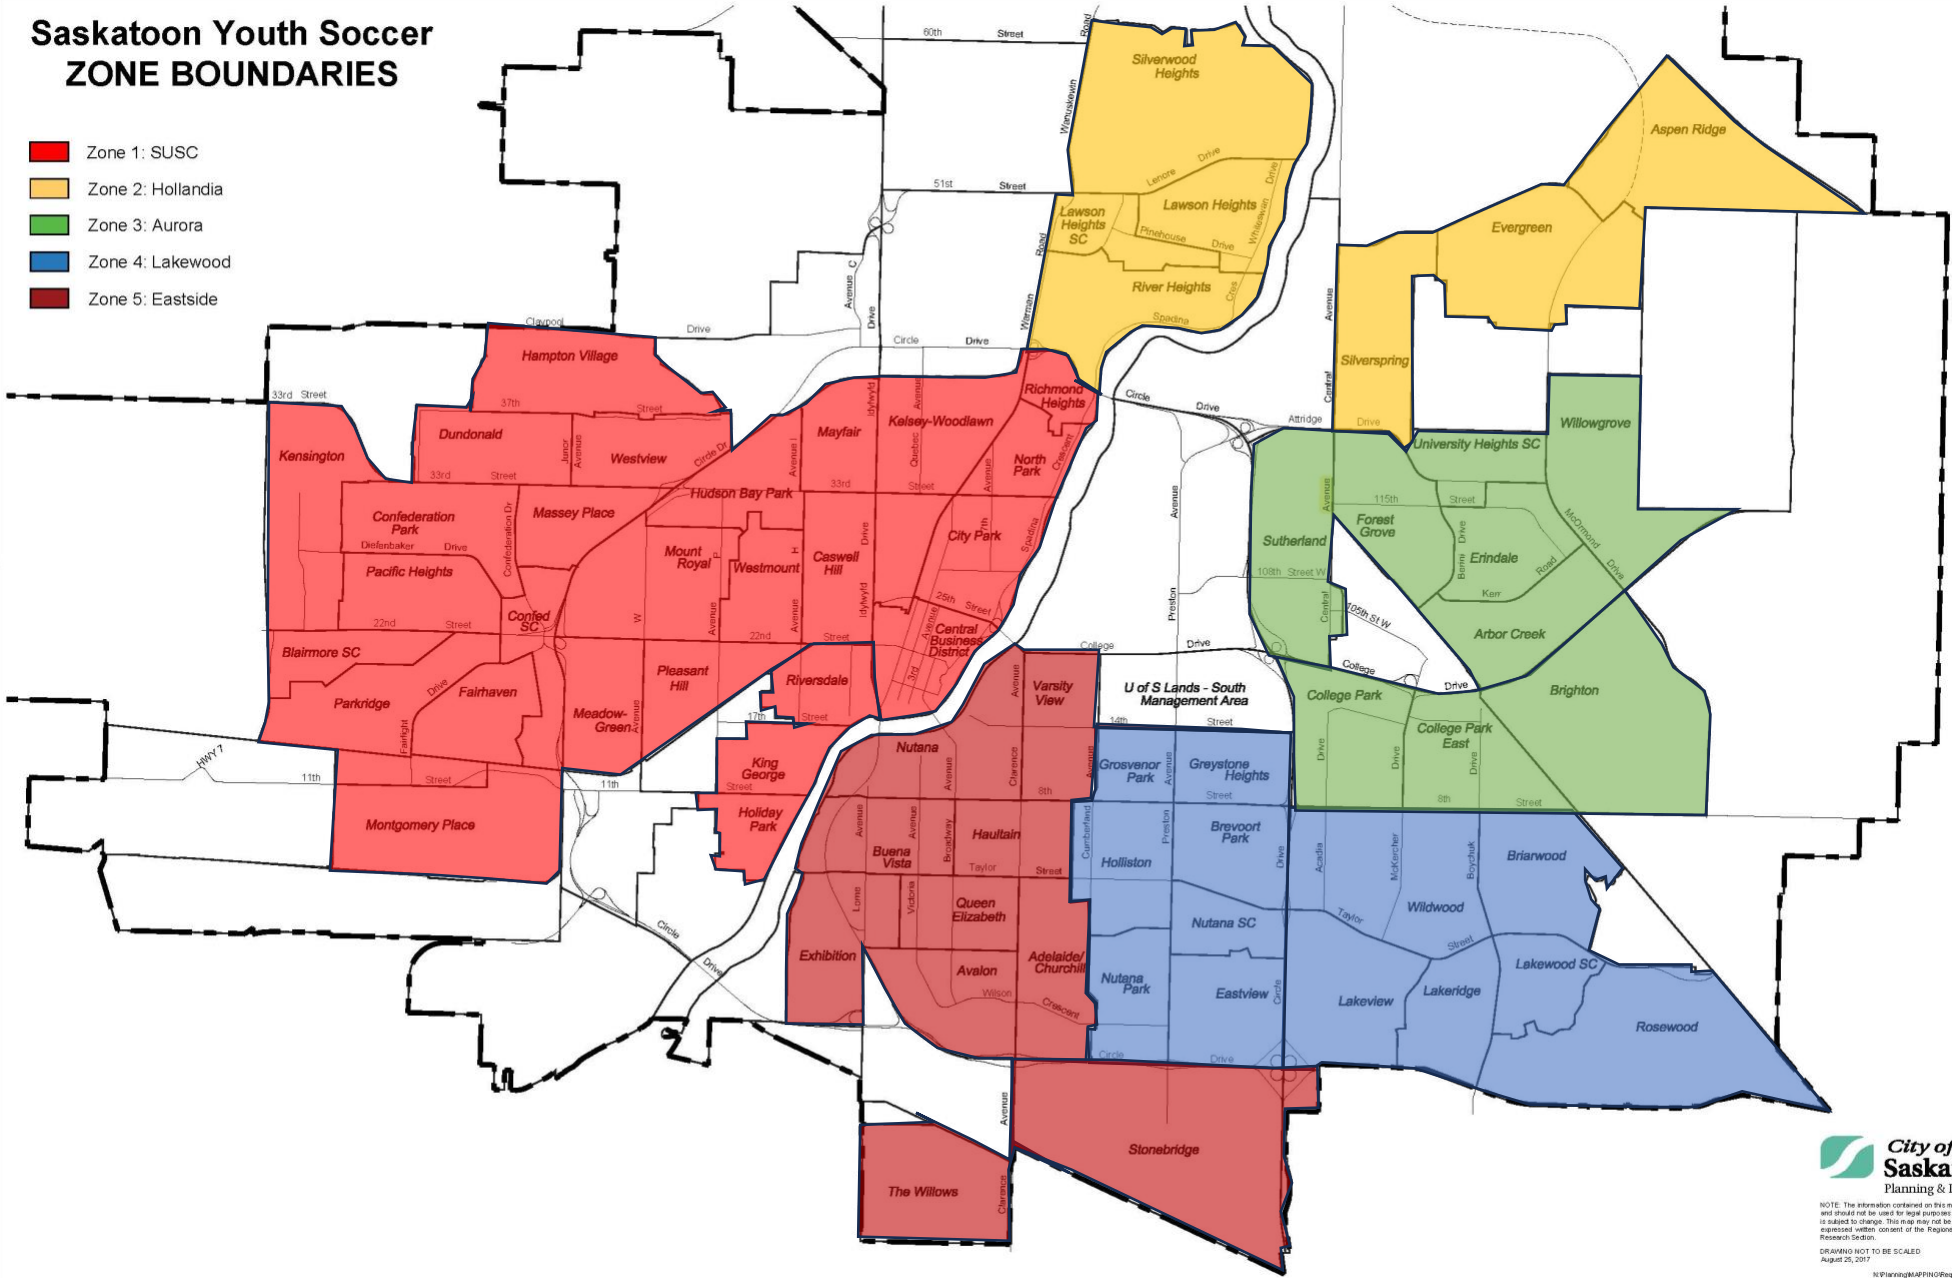

Saskatoon Youth Soccer ZONE BOUNDARIES

- Zone 1: SUSC
- Zone 2: Hollandia
- Zone 3: Aurora
- Zone 4: Lakewood
- Zone 5: Eastside