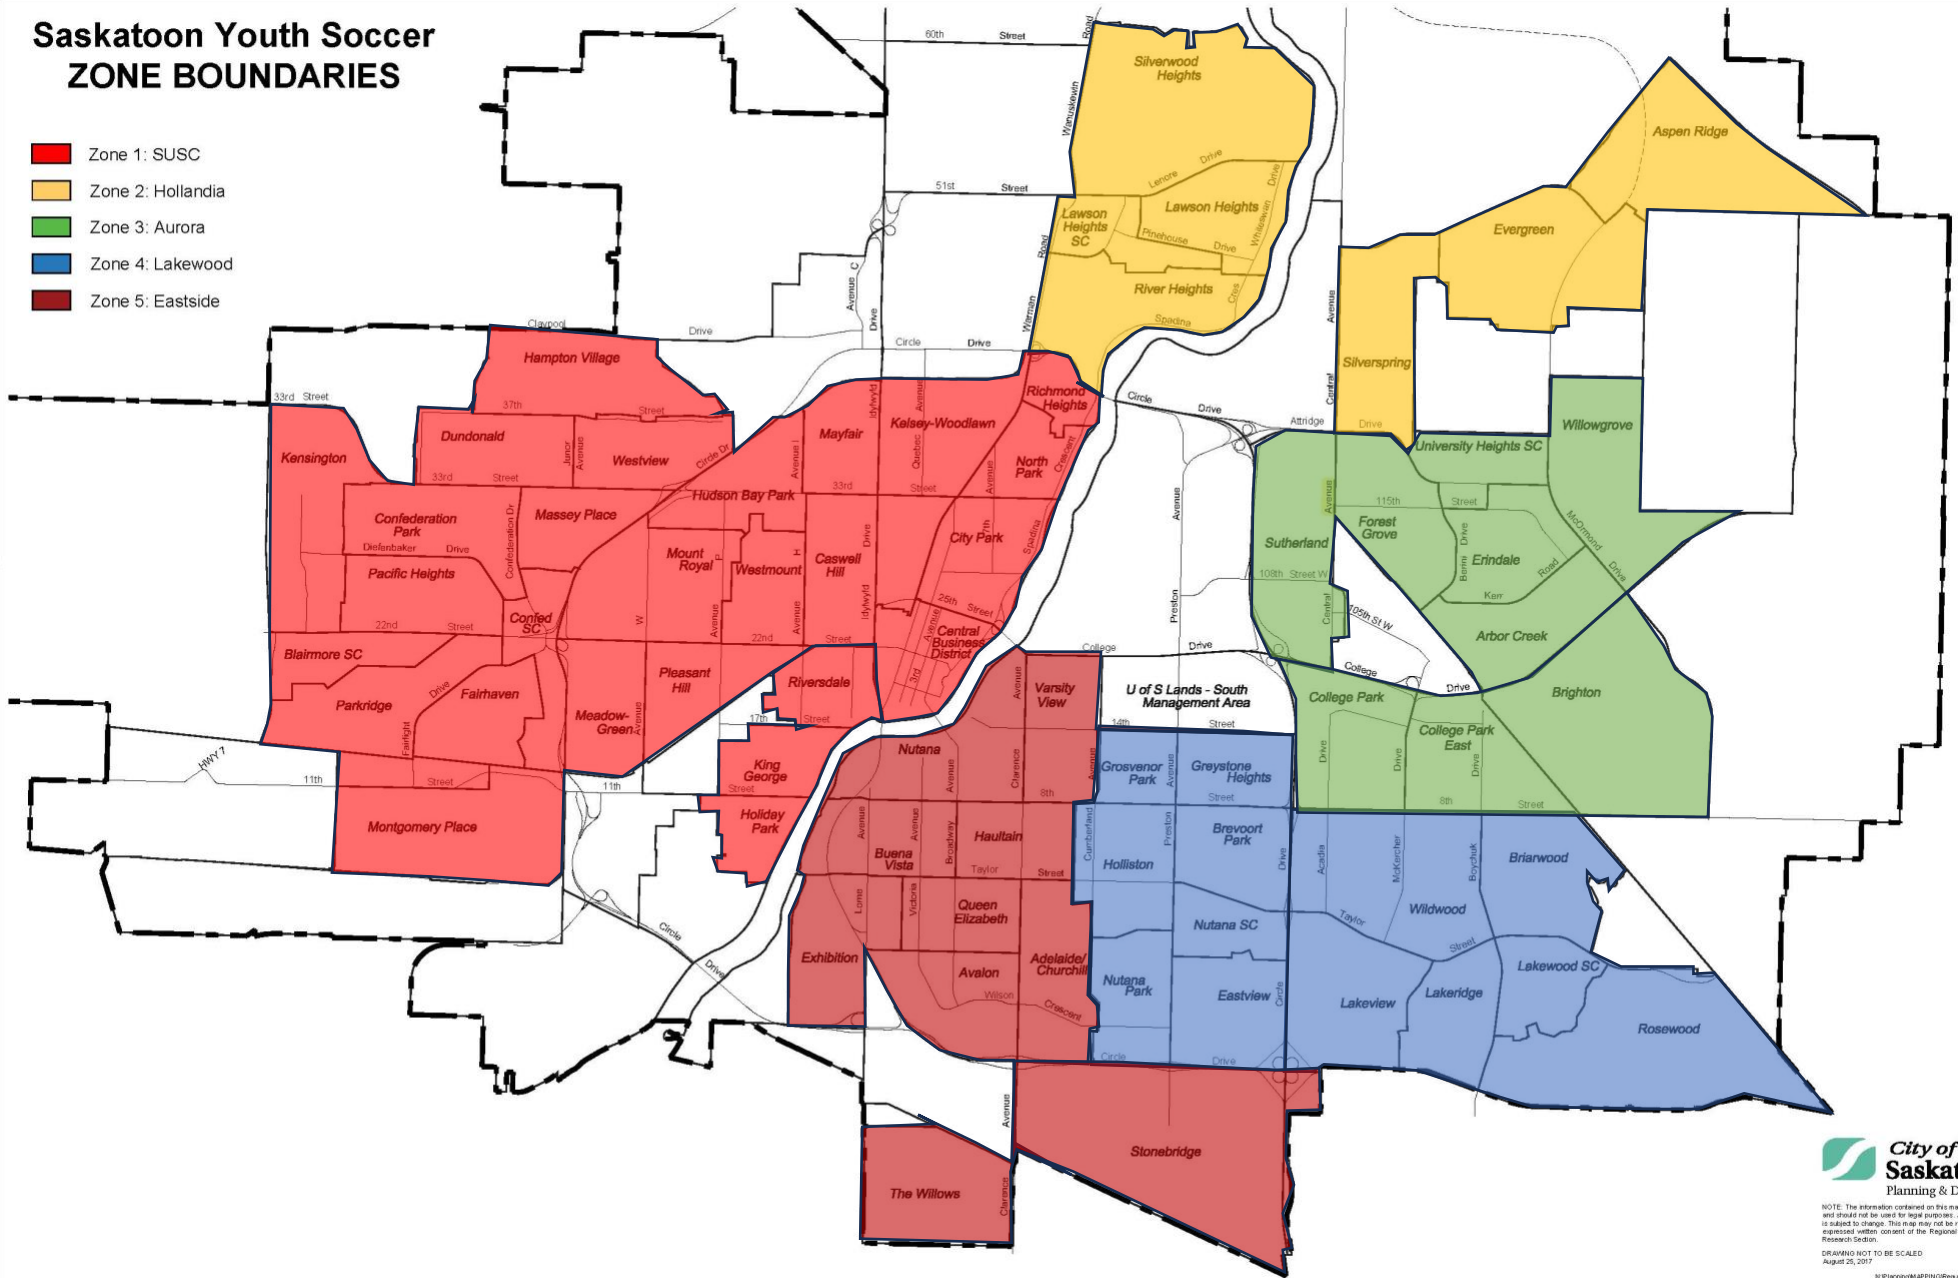

Saskatoon Youth Soccer ZONE BOUNDARIES

- Zone 1: SUSC
- Zone 2: Hollandia
- Zone 3: Aurora
- Zone 4: Lakewood
- Zone 5: Eastside